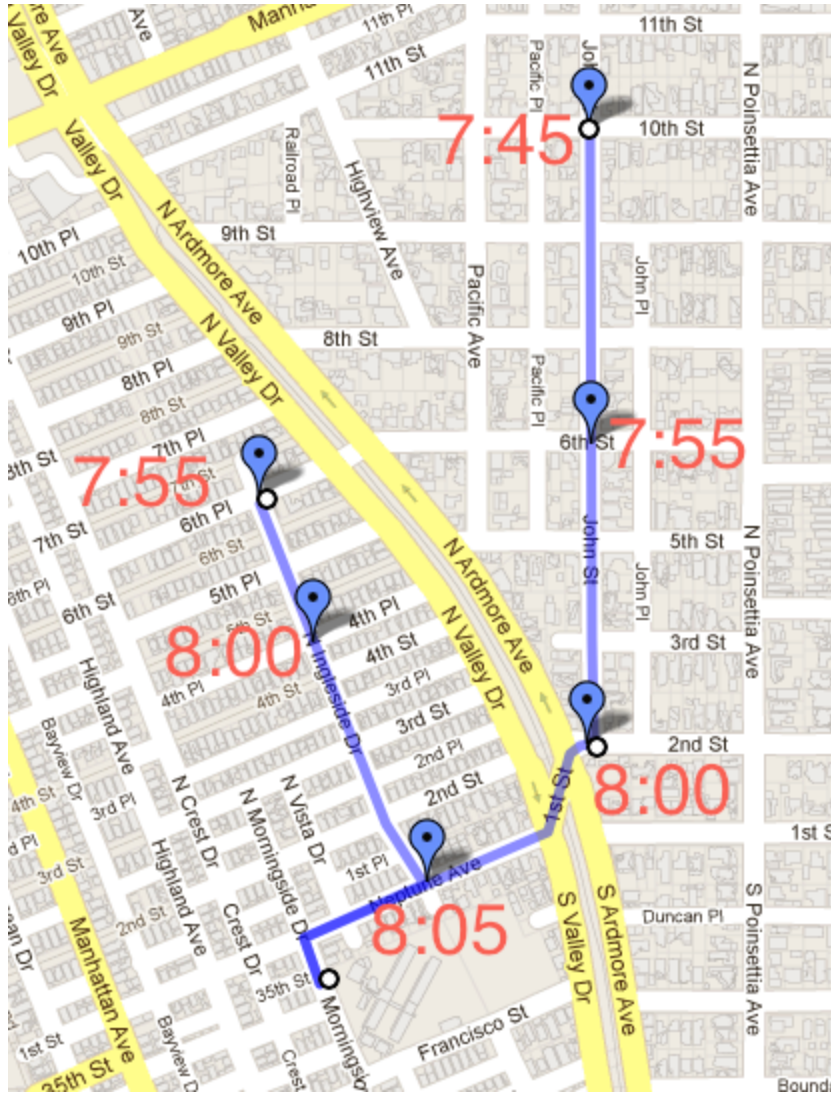

Robinson Walking School Bus (WSB) Routes & Schedule

Starts Wednesday Aug 28, 2013 - Every Wednesday rain or shine

John St (Hill) Route	Ingleside Dr (Sand) Route
7:45am SW corner of 10th & John	-
7:55am NW corner of 6th & John	7:55am corner of 6th PI & Ingleside
8:00am SE corner at crossing guard of 2nd & Ardmore	8:00am corner of 4th PI & Ingleside
8:05am SW corner of 1st & Ingleside	8:05am SW corner of 1st & Ingleside

Kinders depart 15 minutes earlier

Contact RobinsonWSB@gmail.com for more info